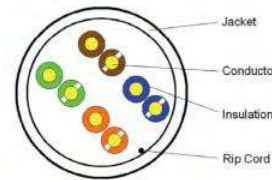

COPPER CABLE

CAT 5E 24 AWG TWISTED PAIR CABLE

Description

Alantek Cat5E Twisted Pair Cable is designed to support high-bandwidth application up to 1 Gigabit Ethernet. The cable is composed of 24 AWG bare solid copper conductors insulated with High Density Polyethylene (HDPE) insulation. For the unshielded cable, the insulated conductors are twisted into pairs and complete with an Outer Jacket. For the shielded cable, an additional layer of Aluminium laminated foil covers the 4 pairs of insulated conductor.

Application

Horizontal wiring, suitable for application up to 1 Gigabit Ethernet.

Standards

TIA/EIA 568B, ISO/IEC 11801, UL 444

Physical Characteristics

- Conductor:
 - Material: Solid Bare Copper
 - Size: 24 AWG
 - Diameter: $1/0.50 \pm 0.02$ mm
- Conductor Insulation:
 - Material: HDPE
 - Min. Ave. Thickness: 0.21 mm
 - Min. Thickness at any point: 0.20 mm
 - Diameter: 0.92 ± 0.02 mm
- Jacket:
 - Material: PVC
 - Min. Ave. Thickness: 0.52 ± 0.02 mm
 - Min. Thickness at any point: 0.50 mm
 - Diameter: 5.0 ± 0.2 mm
- Max Tensile Load (Installation): 100 N

* Electrical Characteristics are based on Cat5E 4-pairs cable

Part #	Description
301-10004E-00GY	Cat 5E Unshielded Twisted Pair, 2-pair Solid Cable, PVC, Grey - 305m/box
301-10008E-00GY	Cat 5E Unshielded Twisted Pair, 4-pair Solid Cable, PVC, Grey - 305m/box
301-10008E-05GY	Cat 5E Unshielded Twisted Pair, 4-pair Solid Cable, PVC, Grey - 500m/reel
301-10008E-10GY	Cat 5E Unshielded Twisted Pair, 4-pair Solid Cable, PVC, Grey - 1000m/reel
301-10F08E-00GY	Cat 5E Shielded Twisted Pair, 4-pair Solid Cable, PVC, 305m/reel