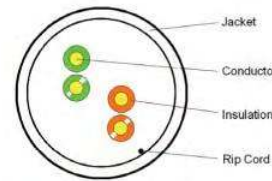

COPPER CABLE

CAT 5E 24 AWG TWISTED PAIR CABLE

Description

Alantek Cat5E Twisted Pair Cable is designed to support high-bandwidth application up to 1 Gigabit Ethernet. The cable is composed of 24 AWG bare solid copper conductors insulated with High Density Polyethylene (HDPE) insulation. For the unshielded cable, the insulated conductors are twisted into pairs and complete with an Outer Jacket. For the shielded cable, an additional layer of Aluminium laminated foil covers the 4 pairs of insulated conductor.

Application

Horizontal wiring, suitable for application up to 1 Gigabit Ethernet.

Standards

TIA/EIA 568B, ISO/IEC 11801, UL 444

Physical Characteristics

- Conductor:
 - Material: Solid Bare Copper
 - Size: 24 AWG
 - Diameter: $1/0.50 \pm 0.02$ mm
- Conductor Insulation:
 - Material: HDPE
 - Min. Ave. Thickness: 0.21 mm
 - Min. Thickness at any point: 0.20 mm
 - Diameter: 0.92 ± 0.02 mm
- Jacket:
 - Material: PVC
 - Min. Ave. Thickness: 0.52 ± 0.02 mm
 - Min. Thickness at any point: 0.50 mm
 - Diameter: 5.0 ± 0.2 mm
- Max Tensile Load (Installation): 100 N

* Electrical Characteristics are based on Cat5E 4-pairs cable

Part #	Description
301-10004E-00GY	Cat 5E Unshielded Twisted Pair, 2-pair Solid Cable, PVC, Grey - 305m/box
301-10008E-00GY	Cat 5E Unshielded Twisted Pair, 4-pair Solid Cable, PVC, Grey - 305m/box
301-10008E-05GY	Cat 5E Unshielded Twisted Pair, 4-pair Solid Cable, PVC, Grey - 500m/reel
301-10008E-10GY	Cat 5E Unshielded Twisted Pair, 4-pair Solid Cable, PVC, Grey - 1000m/reel
301-10F08E-00GY	Cat 5E Shielded Twisted Pair, 4-pair Solid Cable, PVC, 305m/reel