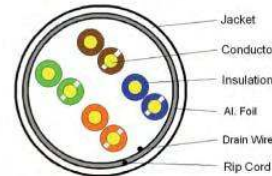

COPPER CABLE

CAT 5E 24 AWG TWISTED PAIR CABLE

Description

Alantek Cat5E Twisted Pair Cable is designed to support high-bandwidth application up to 1 Gigabit Ethernet. The cable is composed of 24 AWG bare solid copper conductors insulated with High Density Polyethylene (HDPE) insulation. For the unshielded cable, the insulated conductors are twisted into pairs and complete with an Outer Jacket. For the shielded cable, an additional layer of Aluminium laminated foil covers the 4 pairs of insulated conductor.

Application

Horizontal wiring, suitable for application up to 1 Gigabit Ethernet.

Standards

TIA/EIA 568B, ISO/IEC 11801, UL 444

Physical Characteristics

- Conductor:
 - Material: Solid Bare Copper
 - Size: 24 AWG
 - Diameter: $1/0.50 \pm 0.02$ mm
- Conductor Insulation:
 - Material: HDPE
 - Min. Ave. Thickness: 0.21 mm
 - Min. Thickness at any point: 0.20 mm
 - Diameter: 0.92 ± 0.02 mm
- Jacket:
 - Material: PVC
 - Min. Ave. Thickness: 0.52 ± 0.02 mm
 - Min. Thickness at any point: 0.50 mm
 - Diameter: 5.0 ± 0.2 mm
- Max Tensile Load (Installation): 100 N

* Electrical Characteristics are based on Cat5E 4-pairs cable

Part #	Description
301-10004E-00GY	Cat 5E Unshielded Twisted Pair, 2-pair Solid Cable, PVC, Grey - 305m/box
301-10008E-00GY	Cat 5E Unshielded Twisted Pair, 4-pair Solid Cable, PVC, Grey - 305m/box
301-10008E-05GY	Cat 5E Unshielded Twisted Pair, 4-pair Solid Cable, PVC, Grey - 500m/reel
301-10008E-10GY	Cat 5E Unshielded Twisted Pair, 4-pair Solid Cable, PVC, Grey - 1000m/reel
301-10F08E-00GY	Cat 5E Shielded Twisted Pair, 4-pair Solid Cable, PVC, 305m/reel